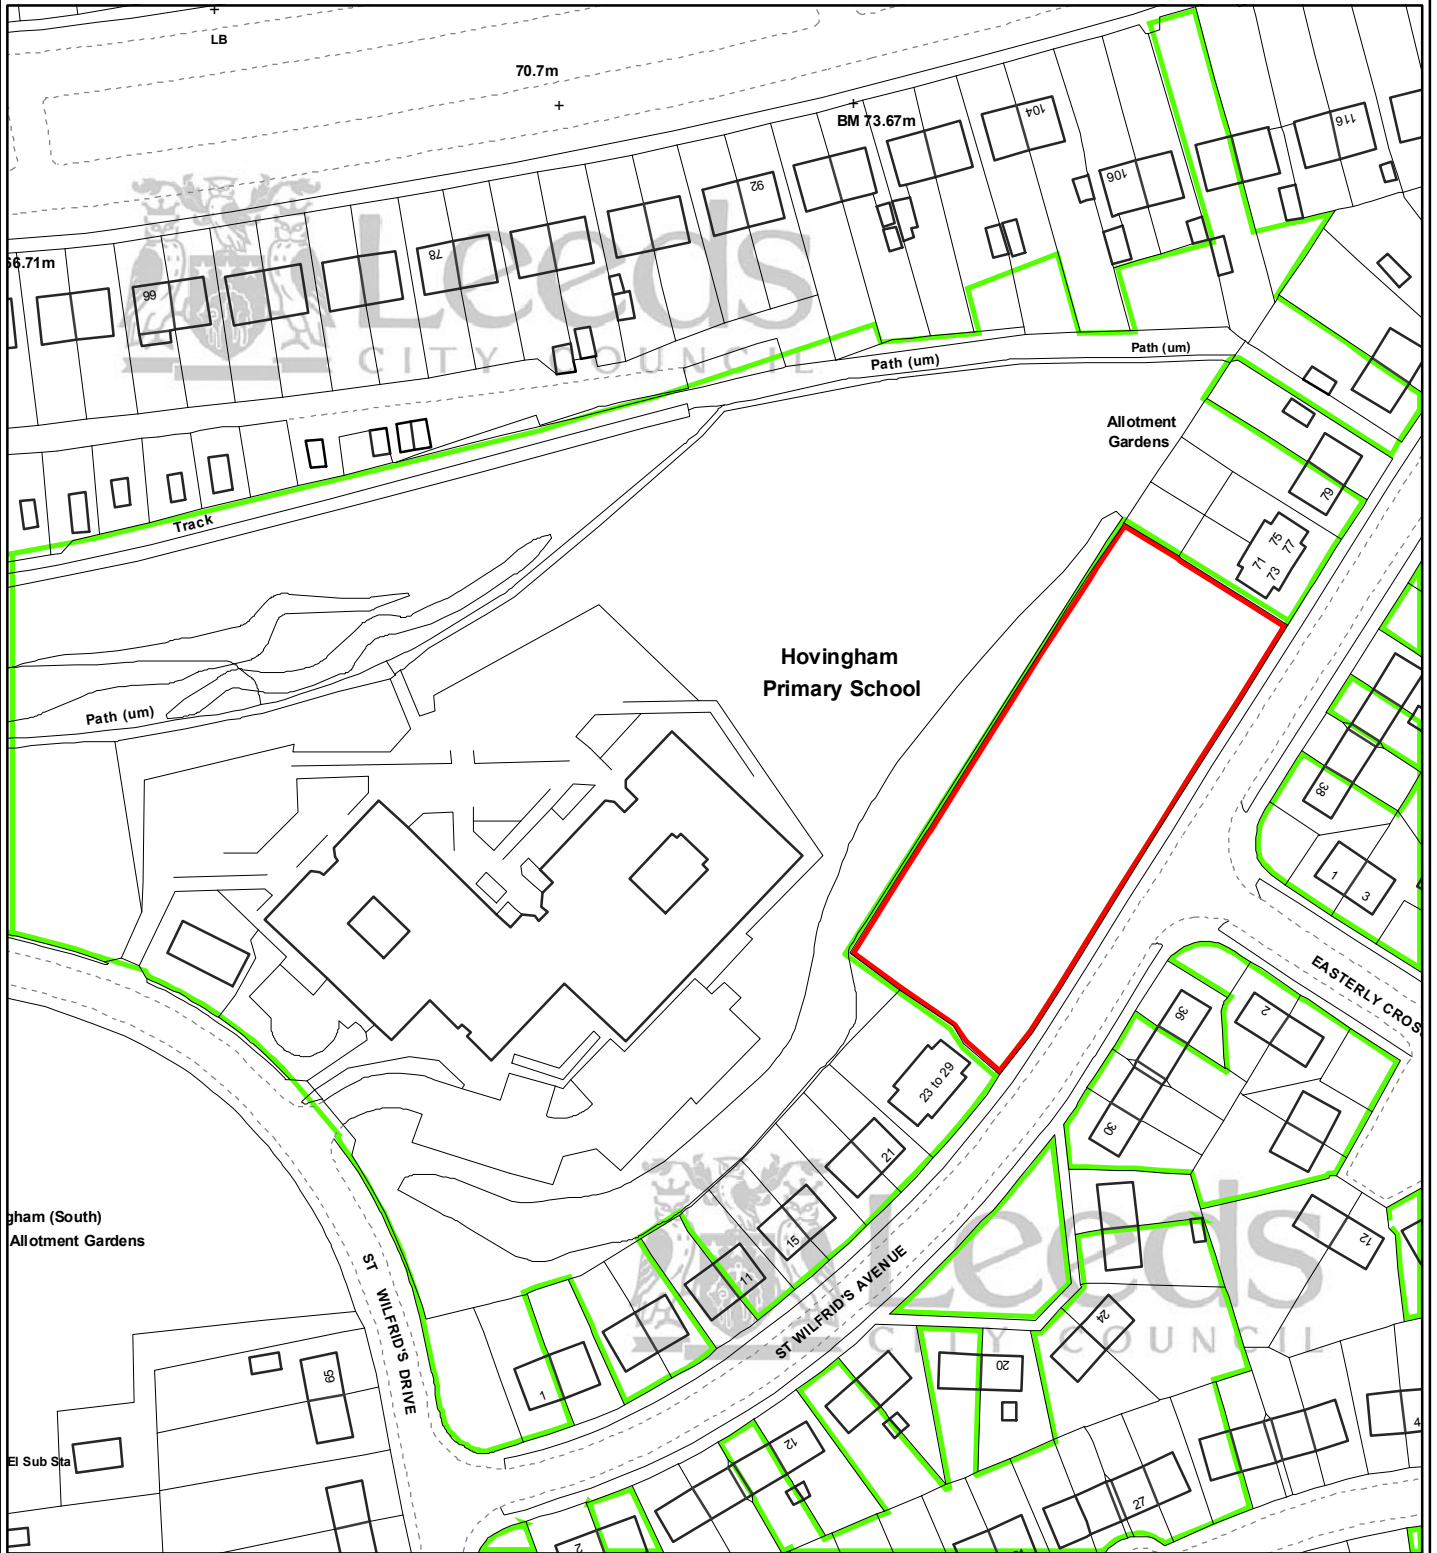

**SITE 1
ST. WILFRID'S AVENUE
GIPTON
LEEDS LS8**

Leeds
CITY COUNCIL

Crown Copyright. All rights reserved.
Leeds City Council 100019567 2008

PREP BY A.GINNAW
DATE 21/12/2007
OS No SE3235NW
Scale 1:1,250

PLAN No 10726/C